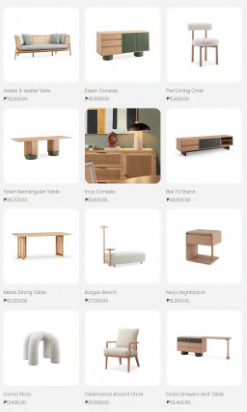

Page 4

Dining & Kitchen

Page 27

Bedroom

Page 42

Directory and Prices

Page 52

LIVING ROOM

Namur
3-seater Sofa

Ruse
Sectional
Sofa

Esсен
Bookcase

Split
Coffee Table

Salamanca
Accent Chair

Split
Side Table

Lahti
Sectional
Sofa

Volos
Coffee Table

Breda
Pouf

Volos
Coffee Table

Volos
Side Table

Lahti
Sectional Sofa

Volos
Side Table

Namur
3-seater Sofa

Essen
Coffee Table

Bremen
Coffee Table