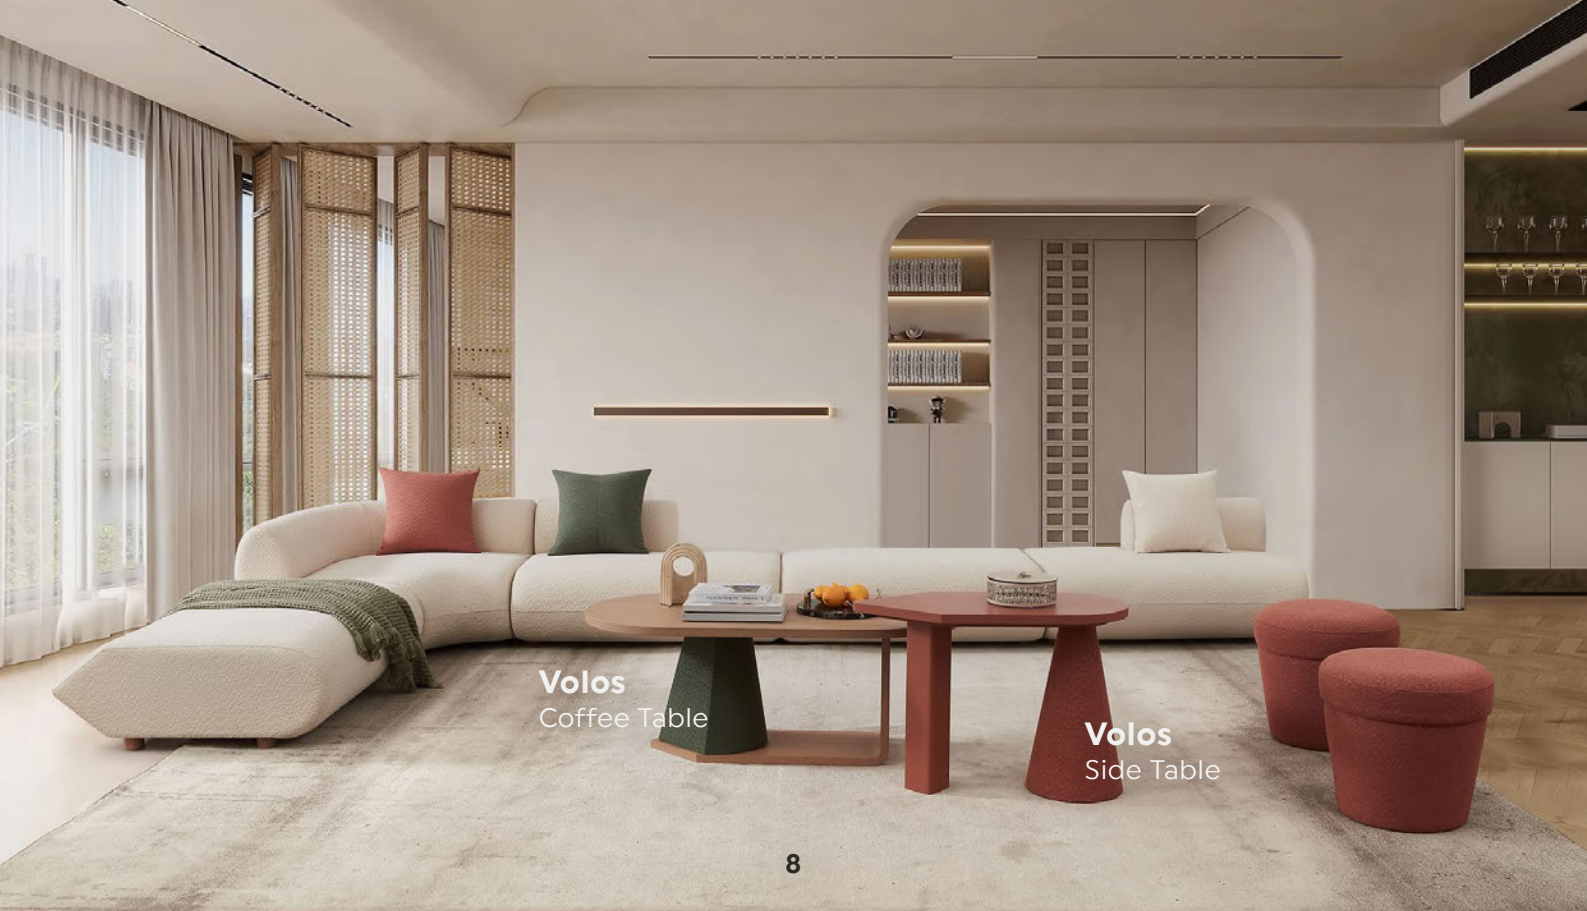

Volos
Coffee Table

Volos
Side Table